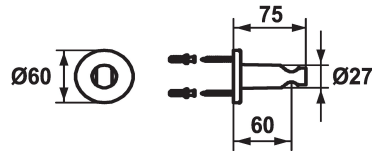

## KWC SHOWERCULTURE

Shower bracket style

Modell-Linie: SHOWERCULTURE | 26.000.621.177

### KWC-No.

**536623**  
chromeline

**125064**  
matt black

**125065**  
brushed steel

### Technical Data

Diameter

D60

ATT-KWC-FARBCODE

brushed steel

Faucet\_typ

Brausenhalter

Measure\_L