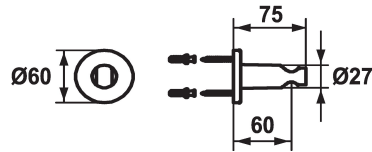

## KWC SHOWERCULTURE

Shower bracket style

Modell-Linie: SHOWERCULTURE | 26.000.621.177

Showers | Complementary parts showers

### KWC-No.

**536623**  
chromeline

**125064**  
matt black

**125065**  
brushed steel

### Color code

chromeline

matt black

brushed steel

\* Shower bracket style

\* Non-adjustable

\* Suitable for:

- All hand showers

### Technical Data

Diameter

D60

Color code

brushed steel

Faucet\_typ

Shower bracket

Measure Lenght