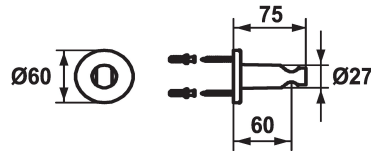

KWC SHOWERCULTURE

Shower bracket style

Modell-Linie: SHOWERCULTURE | 26.000.621.177

Showers | Complementary parts showers

KWC-No.

536623
chromeline

125064
matt black

125065
brushed steel

Color code

chromeline

matt black

brushed steel

* Shower bracket style

* Non-adjustable

* Suitable for:

- All hand showers

Technical Data

Diameter

D60

Color code

brushed steel

Faucet_typ

Shower bracket

Measure Lenght