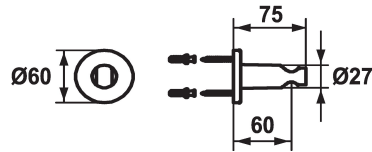

KWC SHOWERCULTURE

Shower bracket style

Modell-Linie: SHOWERCULTURE | 26.000.621.177

Showers | Complementary parts showers

KWC-No.

536623
chromeline

125064
matt black

125065
brushed steel

Color code

chrome

matt black

brushed steel

* Shower bracket style

* Non-adjustable

* Suitable for:

- All hand showers

Technical Data

Diameter

D60

Color code

brushed steel

Faucet_typ

Shower bracket

Measure_L