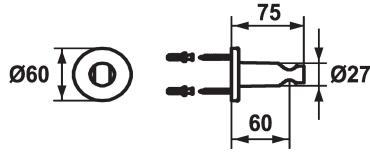

KWC SHOWERCULTURE

Shower bracket style

Modell-Linie: SHOWERCULTURE | 26.000.621.176

Showers | Complementary parts showers

KWC-No.

536623
chromeline

125064
matt black

125065
brushed steel

Color code

chromeline

matt black

brushed steel

* Shower bracket style

* Non-adjustable

* Suitable for:

- All hand showers

Technical Data

Diameter

D60

Color code

matt black

Faucet_typ

Shower bracket

Measure Lenght