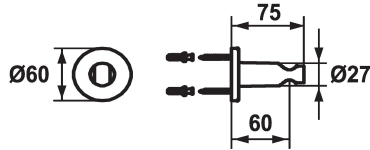

## KWC SHOWERCULTURE

Shower bracket style

Modell-Linie: SHOWERCULTURE | 26.000.621.176

Showers | Complementary parts showers

### KWC-No.

**536623**  
chromeline

**125064**  
matt black

**125065**  
brushed steel

### Color code

chromeline

matt black

brushed steel

\* Shower bracket style

\* Non-adjustable

\* Suitable for:

- All hand showers

### Technical Data

Diameter

D60

Color code

matt black

Faucet\_typ

Shower bracket

Measure Lenght