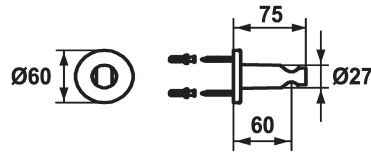

KWC SHOWERCULTURE

Shower bracket style

Modell-Linie: SHOWERCULTURE | 26.000.621.176

Showers | Complementary parts showers

KWC-No.

536623
chromeline

125064
matt black

125065
brushed steel

Color code

chrome

matt black

brushed steel

* Shower bracket style

* Non-adjustable

* Suitable for:

- All hand showers

Technical Data

Diameter

D60

Color code

matt black

Faucet_typ

Shower bracket

Measure_L