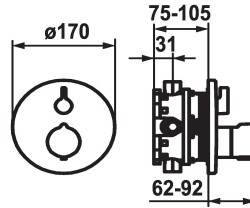

KWC

Trim kit - Thermostatic mixer - Tub

Modell-Linie: **SHOWERCULTURE | 20.004.812.177**

Ventiler | Termostatiska blandningsventiler

KWC-No.

124012
chromeline, Trim kit

124013
chromeline, Trim kit, with vacuum breaker

- Unit for concealed installation KWC BLUEBOX®

½", without shut-off valve, 39.999.900.931

¾" (½"), with shut-off valve, 39.999.910.931

Technical Data

ATT-KWC-A_ABGANG_UP

Diameter

Handling

ATT-KWC-FARBCODE