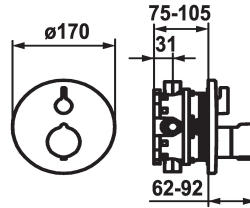

KWC

Trim kit - Thermostatic mixer - Tub

Modell-Linie: **SHOWERCULTURE** | 20.004.812.177

Valves | Thermostatic mixing valve

KWC-No.

124012
chromeline, Trim kit

124013
chromeline, Trim kit, with vacuum breaker

½", without shut-off valve, 39.999.900.931

¾" (½"), with shut-off valve, 39.999.910.931

Technical Data

Flow rate

19 l/min (3 bar)

Diameter

D170

Handling