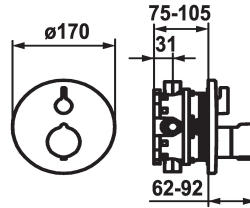

KWC

Trim kit - Thermostatic mixer - Tub

Modell-Linie: **SHOWERCULTURE** | 20.004.812.177

Valves | Thermostatic mixing valve

KWC-No.

124012
chromeline, Trim kit

124013
chromeline, Trim kit, with vacuum breaker

Technical Data

Flow rate
Diameter
Handling
Color code
Installation_type
Faucet_typ
G_Acoustic group
Concealed_unit
Energy Label
material

19 l/min (3 bar)
D170
front lever
brushed steel
Wall mounted
Thermostatic
I
Trim kit, with vacuum breaker
C
Brass