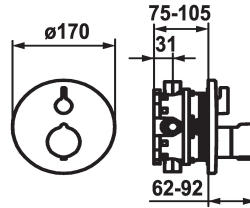

KWC

Trim kit - Thermostatic mixer - Tub

Modell-Linie: **SHOWERCULTURE | 20.004.802.177**

Zawory | Termostatyczne zawory mieszające

KWC-No.

124012
chromeline, Trim kit

124013
chromeline, Trim kit, with vacuum breaker

125034
matt black, Trim kit

125035
matt black, Trim kit, with vacuum breaker

125061
brushed steel, Trim kit

125062
brushed steel, Trim kit, with vacuum breaker

ATT-KWC-FARBCODE

chromeline

chromeline

matt black

matt black

brushed steel

brushed steel

ATT-KWC-UNTERPUTZ

FM-Set

FM-Set mit SI

FM-Set

FM-Set mit SI

FM-Set

FM-Set mit SI

- Trim kit with thermostatic function unit style
- Outflow top and below
- SkinProtect - Safety stop prevents scalding
- Turning handle to control flow and for diverter
- Intrinsically safe against backflow
- Scope of delivery:

- Function unit, temperature lever, sleeve, cover plate, holder for

escutcheon handle to control flow and for diverter

- Fastening of the cover plate without screws

* To be ordered separately:

- Unit for concealed installation KWC BLUEBOX®

½", without shut-off valve, 39.999.900.931

¾" (½"), with shut-off valve, 39.999.910.931

Dane techniczne

ATT-KWC-A_ABGANG_UP

19 l/min (3 bar)

średnicy

D170

Handling

frontbedient

ATT-KWC-FARBCODE

brushed steel

Installation_type

Montaż naścienny

Faucet_typ

Thermostat

G_Acoustic group

I

ATT-KWC-UNTERPUTZ

FM-Set

EnergyLabelCH

C

Materiał

Mosiądz

Akcesoria opcjonalne