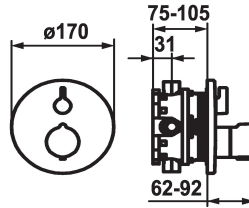

KWC

Trim kit - Thermostatic mixer - Tub

Modell-Linie: **SHOWERCULTURE** | 20.004.802.177

Valves | Thermostatic mixing valve

KWC-No.

124012
chromeline, Trim kit

124013
chromeline, Trim kit, with vacuum breaker

125034
matt black, Trim kit

125035
matt black, Trim kit, with vacuum breaker

125061
brushed steel, Trim kit

125062
brushed steel, Trim kit, with vacuum breaker

Color code

chromeline

chromeline

matt black

matt black

brushed steel

brushed steel

Concealed unit

Trim kit

Trim kit, with vacuum breaker

Trim kit

Trim kit, with vacuum breaker

Trim kit

Trim kit, with vacuum breaker

- Trim kit with thermostatic function unit style
- Outflow top and below
- SkinProtect - Safety stop prevents scalding
- Turning handle to control flow and for diverter
- Intrinsically safe against backflow
- Scope of delivery:
  - Function unit, temperature lever, sleeve, cover plate, holder for

- escutcheon handle to control flow and for diverter
- Fastening of the cover plate without screws
- To be ordered separately:
  - Unit for concealed installation KWC BLUEBOX®
  - ½", without shut-off valve, 39.999.900.931
  - ¾" (½"), with shut-off valve, 39.999.910.931

Technical Data

Flow rate	19 l/min (3 bar)
Diameter	D170
Handling	front lever
Color code	brushed steel
Installation type	Wall mounted
Faucet_typ	Thermostatic
Acoustic group	I
Concealed unit	Trim kit
Energy label	C
material	Brass

Optional Accessories