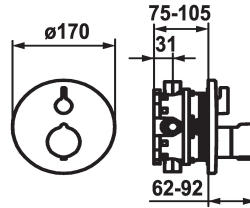

KWC

Trim kit - Thermostatic mixer - Tub

Modell-Linie: **SHOWERCULTURE** | 20.004.802.177

Valves | Thermostatic mixing valve

KWC-No.

124012
chromeline, Trim kit

124013
chromeline, Trim kit, with vacuum breaker

Technical Data

Flow rate	19 l/min (3 bar)
Diameter	D170
Handling	front lever
Color code	brushed steel
Installation type	Wall mounted
Faucet_typ	Thermostatic
Acoustic group	I
Concealed unit	Trim kit
Energy label	C
material	Brass