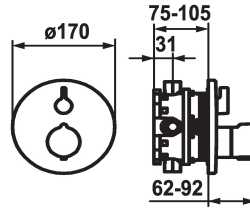

KWC

Trim kit - Thermostatic mixer - Tub

Modell-Linie: **SHOWERCULTURE** | 20.004.802.177

Valves | Thermostatic mixing valve

KWC-No.

124012
chromeline, Trim kit

124013
chromeline, Trim kit, with vacuum breaker

Technical Data

Flow rate
Diameter
Handling
Color code
Installation_type
Faucet_typ
G_Acoustic group
Concealed_unit
Energy Label
material

19 l/min (3 bar)
D170
front lever
brushed steel
Wall mounted
Thermostatic
I
Trim kit
C
Brass