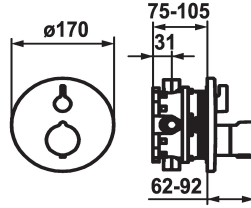

## KWC

Trim kit - Thermostatic mixer - Shower

Modell-Linie: SHOWERCULTURE | 21.004.802.177

Valves | Thermostatic mixing valve

### KWC-No.

**124011**  
chromeline, Trim kit

**125032**  
matt black, Trim kit

**125059**  
brushed steel, Trim kit

- escutcheon handle to control flow
- Fastening of the cover plate without screws
- \* To be ordered separately:
  - Unit for concealed installation KWC BLUEBOX®
  - ½", without shut-off valve, 39.999.900.931
  - ¾" (½"), with shut-off valve, 39.999.910.931

### Technical Data

Flow rate	19 l/min (3 bar)
Diameter	D170
Handling	front lever
Color code	brushed steel
Installation type	Wall mounted
Faucet_typ	Thermostatic
Acoustic group	I
Concealed unit	Trim kit
Energy label	C
material	Brass