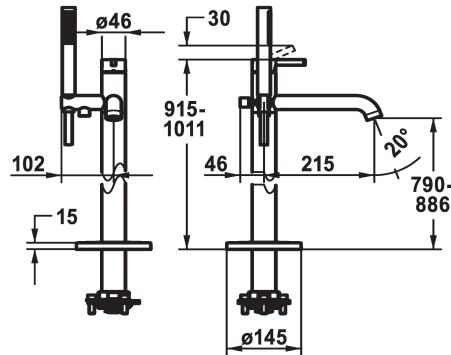

KWC BEVO Lever mixer - Tub

Modell-Linie: BEVO | 20.421.093.177
Duschar | Badkarsarmaturen

KWC-No.

124791
chromeline, A 215, with hand shower and hose

125030
matt black, A 215, with hand shower and hose

125057
brushed steel, A 215, with hand shower and hose

- * Lever mixer
- * For freestanding tub
- * Integrated check valve in the hose outlet
- * with shower holder
- * Fixed spout
- Neoperl® SLIM®
- * KWC cartridge M 35 OP
- with ceramic discs

ATT-KWC-FARBCODE

chromeline

matt black

brushed steel

- flow rate and temperature continuously variable
- temperature limitation
- * Scope of delivery:
 - Hand shower KWC FIT-X slim 26.000.103.700
 - Shower hose 1500 mm, plastic 26.001.033.177
- * To be ordered separately:
 - Unit for concealed installation 39.000.602.931

Faucet_typ

Measure_Height

G_Acoustic_group

ATT-KWC-G_BRAUSENABGANG

Projection_A

EnergyLabelCH

ATT-KWC-MASS-WASSERAUSTRITT

Material