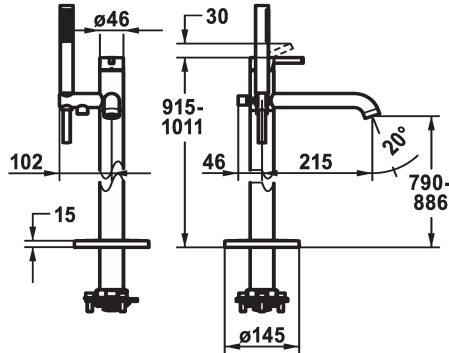

## KWC BEVO Lever mixer - Tub

Modell-Linie: BEVO | 20.421.093.177  
Suihkut ja suihkupaneelit | Allashanat

### KWC-No.

**124791**  
chromeline, A 215, with hand shower and hose

**125030**  
matt black, A 215, with hand shower and hose

**125057**  
brushed steel, A 215, with hand shower and hose

### ATT-KWC-FARBCODE

chromeline

matt black

brushed steel

- \* Lever mixer
- \* For freestanding tub
- \* Integrated check valve in the hose outlet
- \* with shower holder
- \* Fixed spout
- Neoperl® SLIM®
- \* KWC cartridge M 35 OP
- with ceramic discs

- flow rate and temperature continuously variable
- temperature limitation
- \* Scope of delivery:
  - Hand shower KWC FIT-X slim 26.000.103.700
  - Shower hose 1500 mm, plastic 26.001.033.177
- \* To be ordered separately:
  - Unit for concealed installation 39.000.602.931