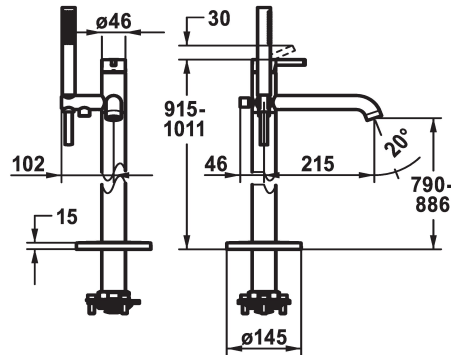

KWC BEVO Lever mixer - Tub

Modell-Linie: BEVO | 20.421.093.177
Showers | Exposed bath mixer

KWC-No.

124791
chromeline, A 215, with hand shower and hose

125030
matt black, A 215, with hand shower and hose

125057
brushed steel, A 215, with hand shower and hose

Color code

chromeline

matt black

brushed steel

- Lever mixer
- For freestanding tub
- Integrated check valve in the hose outlet
- with shower holder
- Fixed spout
- Neoperl® SLIM®
- KWC cartridge M 35 OP
- with ceramic discs

- flow rate and temperature continuously variable
- temperature limitation
- Scope of delivery:
  - Hand shower KWC FIT-X slim 26.000.103.700
  - Shower hose 1500 mm, plastic 26.001.033.177
- To be ordered separately:
  - Unit for concealed installation 39.000.602.931

Technical Data

Flow rate
Spray outlet: Flow rate
Spout
Showerset
Handling
Color code
Installation type
Faucet_typ
Dimension Height
Acoustic group
Spray outlet: Acoustic group
Projection A
Energy label
Dimension Water outlet
material

21 l/min (3 bar)
12 l/min (3bar)
fixed
with shower head, hose
top lever
brushed steel
Freestanding
Lever mixer
915-1011
II
I
A 215
B
790 -886
Brass

Spare Parts