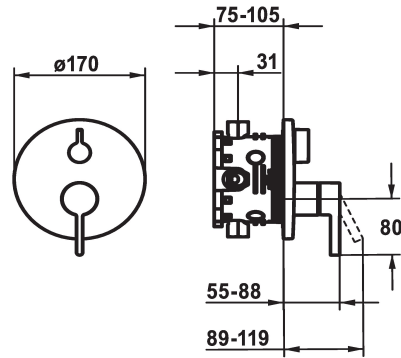

## KWC BEVO Trim kit - Lever mixer - Tub

Modell-Linie: BEVO | 20.424.510.177  
Duschar | Badkarsarmaturer

KWC-No.
<b>124634</b> chromeline, Trim kit
<b>124636</b> chromeline, Trim kit, with vacuum breaker
<b>125027</b> matt black, Trim kit
<b>125028</b> matt black, Trim kit, with vacuum breaker
<b>125054</b> brushed steel, Trim kit
<b>125055</b> brushed steel, Trim kit, with vacuum breaker

ATT-KWC-FARBCODE	ATT-KWC-UNTERPUTZ
chromeline	FM-Set
chromeline	FM-Set mit SI
matt black	FM-Set
matt black	FM-Set mit SI
brushed steel	FM-Set
brushed steel	FM-Set mit SI

\* Trim kit with function unit  
\* Outflow top and below  
\* Turning handle for diverter  
\* KWC cartridge M 35 H  
- with ceramic discs  
- flow rate and temperature continuously variable  
\* Scope of delivery:

- Function unit, lever, cap, sleeve, cover plate, holder for escutcheon, diverter  
- Fastening of the cover plate without screws  
\* To be ordered separately:  
- Unit for concealed installation KWC BLUEBOX®  
½", without shut-off valve, 39.999.900.931  
¾" (½"), with shut-off valve, 39.999.910.931

Technical Data
ATT-KWC-A_ABGANG_UP
Diameter
Handling
ATT-KWC-FARBCODE
Installation_type
Faucet_typ
G_Acoustic_group
ATT-KWC-UNTERPUTZ
EnergyLabelCH
Material

19 l/min (3 bar)
D170
frontbedient
brushed steel
Vägghmontering
Hebelmischer
I
FM-Set mit SI
C
Mässing