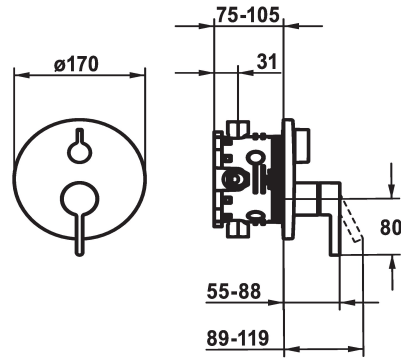

KWC BEVO Trim kit - Lever mixer - Tub

Modell-Linie: BEVO | 20.424.510.177
Armatura natryskowa | Baterie wannowe

KWC-No.
124634 chromeline, Trim kit
124636 chromeline, Trim kit, with vacuum breaker
125027 matt black, Trim kit
125028 matt black, Trim kit, with vacuum breaker
125054 brushed steel, Trim kit
125055 brushed steel, Trim kit, with vacuum breaker

ATT-KWC-FARBCODE	ATT-KWC-UNTERPUTZ
chromeline	FM-Set
chromeline	FM-Set mit SI
matt black	FM-Set
matt black	FM-Set mit SI
brushed steel	FM-Set
brushed steel	FM-Set mit SI

* Trim kit with function unit
* Outflow top and below
* Turning handle for diverter
* KWC cartridge M 35 H
- with ceramic discs
- flow rate and temperature continuously variable
* Scope of delivery:

- Function unit, lever, cap, sleeve, cover plate, holder for escutcheon, diverter
- Fastening of the cover plate without screws
* To be ordered separately:
- Unit for concealed installation KWC BLUEBOX®
½", without shut-off valve, 39.999.900.931
¾" (½"), with shut-off valve, 39.999.910.931

Dane techniczne
ATT-KWC-A_ABGANG_UP
średnicy
Handling
ATT-KWC-FARBCODE
Installation_type
Faucet_typ
G_Acoustic_group
ATT-KWC-UNTERPUTZ
EnergyLabelCH
Materiał

19 l/min (3 bar)
D170
frontbedient
brushed steel
Montaż naścienny
Hebelmischer
I
FM-Set mit SI
C
Mosiądz