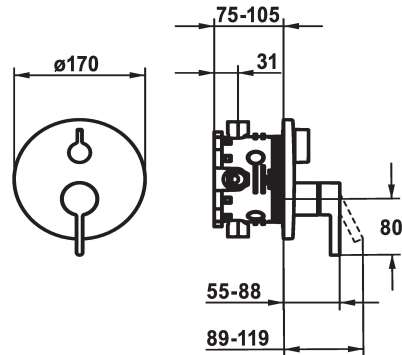

KWC BEVO Trim kit - Lever mixer - Tub

Modell-Linie: BEVO | 20.424.510.177
Suihkut ja suihkupaneelit | Allashanat

KWC-No.

124634 chromeline, Trim kit
124636 chromeline, Trim kit, with vacuum breaker
125027 matt black, Trim kit
125028 matt black, Trim kit, with vacuum breaker
125054 brushed steel, Trim kit
125055 brushed steel, Trim kit, with vacuum breaker

Värikoodi

chromeline
chromeline
matt black
matt black
brushed steel
brushed steel

ATT-KWC-UNTERPUTZ

FM-Set
FM-Set mit SI
FM-Set
FM-Set mit SI
FM-Set
FM-Set mit SI

* Trim kit with function unit
* Outflow top and below
* Turning handle for diverter
* KWC cartridge M 35 H
- with ceramic discs
- flow rate and temperature continuously variable
* Scope of delivery:

- Function unit, lever, cap, sleeve, cover plate, holder for escutcheon, diverter
- Fastening of the cover plate without screws
* To be ordered separately:
- Unit for concealed installation KWC BLUEBOX®
½", without shut-off valve, 39.999.900.931
¾" (½"), with shut-off valve, 39.999.910.931

Tekniset tiedot

ATT-KWC-A_ABGANG_UP	19 l/min (3 bar)
Halkaisija	D170
Handling	frontbedient
Värikoodi	brushed steel
Installation_type	Seinäasennus
Faucet_typ	Hebelmischer
G_Acoustic_group	I
ATT-KWC-UNTERPUTZ	FM-Set mit SI
EnergyLabelCH	C
Materiaali	Messinki
IviCode	0