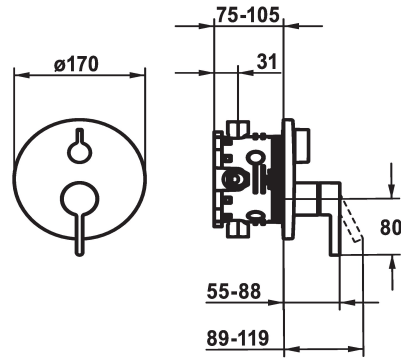

KWC BEVO Trim kit - Lever mixer - Tub

Modell-Linie: BEVO | 20.424.510.177
Showers | Exposed bath mixer

| KWC-No. |
|---|
| 124634 chromeline, Trim kit |
| 124636 chromeline, Trim kit, with vacuum breaker |
| 125027 matt black, Trim kit |
| 125028 matt black, Trim kit, with vacuum breaker |
| 125054 brushed steel, Trim kit |
| 125055 brushed steel, Trim kit, with vacuum breaker |

* Trim kit with function unit
* Outflow top and below
* Turning handle for diverter
* KWC cartridge M 35 H
- with ceramic discs
- flow rate and temperature continuously variable
* Scope of delivery:

- Function unit, lever, cap, sleeve, cover plate, holder for escutcheon, diverter
- Fastening of the cover plate without screws
* To be ordered separately:
- Unit for concealed installation KWC BLUEBOX®
½", without shut-off valve, 39.999.900.931
¾" (½"), with shut-off valve, 39.999.910.931

| |
|-------------------------------|
| 19 l/min (3 bar) |
| D170 |
| front lever |
| brushed steel |
| Wall mounted |
| Lever mixer |
| I |
| Trim kit, with vacuum breaker |
| C |
| Brass |

Optional Accessories

KWC BEVO

Trim kit - Lever mixer - Tub

Modell-Linie: BEVO | 20.424.510.177

Showers | Exposed bath mixer

BLUEBOX Alignment set

537593
Z.537.593

BLUEBOX Extension set 15 mm

537595
Z.537.595