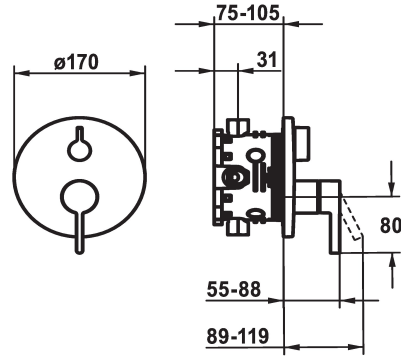

KWC BEVO Trim kit - Lever mixer - Tub

Modell-Linie: BEVO | 20.424.510.177
Showers | Exposed bath mixer

KWC-No.
124634 chromeline, Trim kit
124636 chromeline, Trim kit, with vacuum breaker
125027 matt black, Trim kit
125028 matt black, Trim kit, with vacuum breaker
125054 brushed steel, Trim kit
125055 brushed steel, Trim kit, with vacuum breaker

* Trim kit with function unit
* Outflow top and below
* Turning handle for diverter
* KWC cartridge M 35 H
- with ceramic discs
- flow rate and temperature continuously variable
* Scope of delivery:

- Function unit, lever, cap, sleeve, cover plate, holder for escutcheon, diverter
- Fastening of the cover plate without screws
* To be ordered separately:
- Unit for concealed installation KWC BLUEBOX®
½", without shut-off valve, 39.999.900.931
¾" (½"), with shut-off valve, 39.999.910.931

Technical Data
Flow rate
Diameter
Handling
Color code
Installation_type
Faucet_typ
G_Acoustic group
Concealed_unit
Energy Label
material

19 l/min (3 bar)
D170
front lever
brushed steel
Wall mounted
Lever mixer
I
Trim kit, with vacuum breaker
C
Brass

Optional Accessories

KWC BEVO

Trim kit - Lever mixer - Tub

Modell-Linie: BEVO | 20.424.510.177

Showers | Exposed bath mixer

BLUEBOX Alignment set

537593
Z.537.593

BLUEBOX Extension set 15 mm