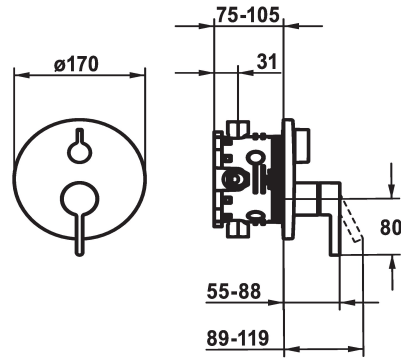

KWC BEVO Trim kit - Lever mixer - Tub

Modell-Linie: BEVO | 20.424.510.177
Sprchové armatury | Vanové armatury

KWC-No.
124634 chromeline, Trim kit
124636 chromeline, Trim kit, with vacuum breaker
125027 matt black, Trim kit
125028 matt black, Trim kit, with vacuum breaker
125054 brushed steel, Trim kit
125055 brushed steel, Trim kit, with vacuum breaker

ATT-KWC-FARBCODE	ATT-KWC-UNTERPUTZ
chromeline	FM-Set
chromeline	FM-Set mit SI
matt black	FM-Set
matt black	FM-Set mit SI
brushed steel	FM-Set
brushed steel	FM-Set mit SI

* Trim kit with function unit
* Outflow top and below
* Turning handle for diverter
* KWC cartridge M 35 H
- with ceramic discs
- flow rate and temperature continuously variable
* Scope of delivery:

- Function unit, lever, cap, sleeve, cover plate, holder for escutcheon, diverter
- Fastening of the cover plate without screws
* To be ordered separately:
- Unit for concealed installation KWC BLUEBOX®
½", without shut-off valve, 39.999.900.931
¾" (½"), with shut-off valve, 39.999.910.931

Technické údaje
ATT-KWC-A_ABGANG_UP
ATT-KWC-DURCHMESSER
Handling
ATT-KWC-FARBCODE
Installation_type
Faucet_typ
G_Acoustic_group
ATT-KWC-UNTERPUTZ
EnergyLabelCH
Materiál

19 l/min (3 bar)
D170
frontbedient
brushed steel
montáž na stěnu
Hebelmischer
I
FM-Set mit SI
C
mosaz