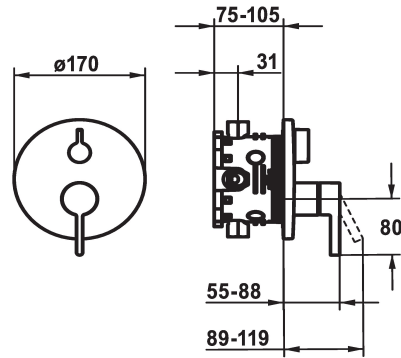

## KWC BEVO Trim kit - Lever mixer - Tub

Modell-Linie: BEVO | 20.424.510.177  
Showers | Exposed bath mixer

KWC-No.
<b>124634</b> chromeline, Trim kit
<b>124636</b> chromeline, Trim kit, with vacuum breaker
<b>125027</b> matt black, Trim kit
<b>125028</b> matt black, Trim kit, with vacuum breaker
<b>125054</b> brushed steel, Trim kit
<b>125055</b> brushed steel, Trim kit, with vacuum breaker

\* Trim kit with function unit  
\* Outflow top and below  
\* Turning handle for diverter  
\* KWC cartridge M 35 H  
- with ceramic discs  
- flow rate and temperature continuously variable  
\* Scope of delivery:

- Function unit, lever, cap, sleeve, cover plate, holder for escutcheon, diverter  
- Fastening of the cover plate without screws  
\* To be ordered separately:  
- Unit for concealed installation KWC BLUEBOX®  
½", without shut-off valve, 39.999.900.931  
¾" (½"), with shut-off valve, 39.999.910.931

Technical Data
Flow rate
Diameter
Handling
Color code
Installation_type
Faucet_typ
G_Acoustic group
Concealed_unit
Energy Label
material

19 l/min (3 bar)
D170
front lever
brushed steel
Wall mounted
Lever mixer
I
Trim kit, with vacuum breaker
C
Brass