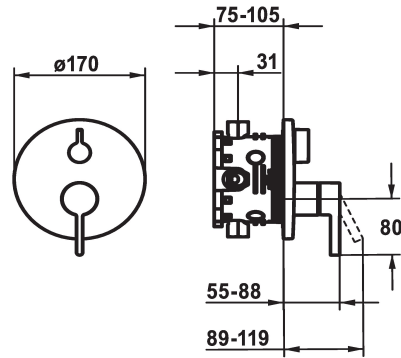

KWC BEVO Trim kit - Lever mixer - Tub

Modell-Linie: BEVO | 20.424.500.177
Armatura natryskowa | Baterie wannowe

KWC-No.
124634 chromeline, Trim kit
124636 chromeline, Trim kit, with vacuum breaker
125027 matt black, Trim kit
125028 matt black, Trim kit, with vacuum breaker
125054 brushed steel, Trim kit
125055 brushed steel, Trim kit, with vacuum breaker

ATT-KWC-FARBCODE	ATT-KWC-UNTERPUTZ
chromeline	FM-Set
chromeline	FM-Set mit SI
matt black	FM-Set
matt black	FM-Set mit SI
brushed steel	FM-Set
brushed steel	FM-Set mit SI

* Trim kit with function unit
* Outflow top and below
* Turning handle for diverter
* KWC cartridge M 35 H
- with ceramic discs
- flow rate and temperature continuously variable
* Scope of delivery:

- Function unit, lever, cap, sleeve, cover plate, holder for escutcheon, diverter
- Fastening of the cover plate without screws
* To be ordered separately:
- Unit for concealed installation KWC BLUEBOX®
½", without shut-off valve, 39.999.900.931
¾" (½"), with shut-off valve, 39.999.910.931

Dane techniczne
ATT-KWC-A_ABGANG_UP
średnicy
Handling
ATT-KWC-FARBCODE
Installation_type
Faucet_typ
G_Acoustic_group
ATT-KWC-UNTERPUTZ
EnergyLabelCH
Materiał

19 l/min (3 bar)
D170
frontbedient
brushed steel
Montaż naścienny
Hebelmischer
I
FM-Set
C
Mosiądz