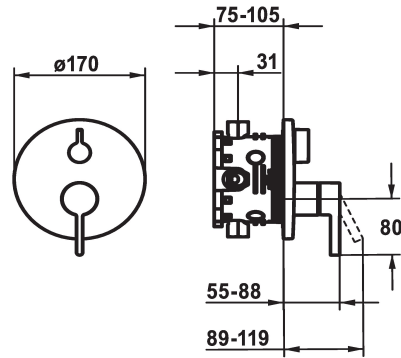

KWC BEVO Trim kit - Lever mixer - Tub

Modell-Linie: BEVO | 20.424.500.177
Showers | Exposed bath mixer

KWC-No.
124634 chromeline, Trim kit
124636 chromeline, Trim kit, with vacuum breaker
125027 matt black, Trim kit
125028 matt black, Trim kit, with vacuum breaker
125054 brushed steel, Trim kit
125055 brushed steel, Trim kit, with vacuum breaker

* Trim kit with function unit
* Outflow top and below
* Turning handle for diverter
* KWC cartridge M 35 H
- with ceramic discs
- flow rate and temperature continuously variable
* Scope of delivery:

- Function unit, lever, cap, sleeve, cover plate, holder for escutcheon, diverter
- Fastening of the cover plate without screws
* To be ordered separately:
- Unit for concealed installation KWC BLUEBOX®
½", without shut-off valve, 39.999.900.931
¾" (½"), with shut-off valve, 39.999.910.931

Technical Data
Flow rate
Diameter
Handling
Color code
Installation type
Faucet_typ
Acoustic group
Concealed unit
Energy label
material

19 l/min (3 bar)
D170
front lever
brushed steel
Wall mounted
Lever mixer
I
Trim kit
C
Brass

Optional Accessories

KWC BEVO

Trim kit - Lever mixer - Tub

Modell-Linie: BEVO | 20.424.500.177

Showers | Exposed bath mixer

BLUEBOX Alignment set

537593
Z.537.593

BLUEBOX Extension set 15 mm