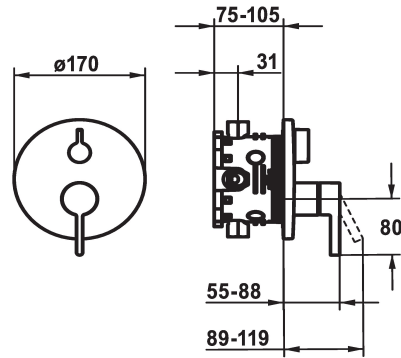

KWC BEVO Trim kit - Lever mixer - Tub

Modell-Linie: BEVO | 20.424.500.177
Showers | Exposed bath mixer

KWC-No.
124634 chromeline, Trim kit
124636 chromeline, Trim kit, with vacuum breaker
125027 matt black, Trim kit
125028 matt black, Trim kit, with vacuum breaker
125054 brushed steel, Trim kit
125055 brushed steel, Trim kit, with vacuum breaker

* Trim kit with function unit
* Outflow top and below
* Turning handle for diverter
* KWC cartridge M 35 H
- with ceramic discs
- flow rate and temperature continuously variable
* Scope of delivery:

- Function unit, lever, cap, sleeve, cover plate, holder for escutcheon, diverter
- Fastening of the cover plate without screws
* To be ordered separately:
- Unit for concealed installation KWC BLUEBOX®
½", without shut-off valve, 39.999.900.931
¾" (½"), with shut-off valve, 39.999.910.931

Technical Data
Flow rate
Diameter
Handling
Color code
Installation_type
Faucet_typ
G_Acoustic group
Concealed_unit
Energy Label
material

19 l/min (3 bar)
D170
front lever
brushed steel
Wall mounted
Lever mixer
I
Trim kit
C
Brass

Optional Accessories

KWC BEVO

Trim kit - Lever mixer - Tub

Modell-Linie: BEVO | 20.424.500.177

Showers | Exposed bath mixer

BLUEBOX Alignment set

537593
Z.537.593

BLUEBOX Extension set 15 mm