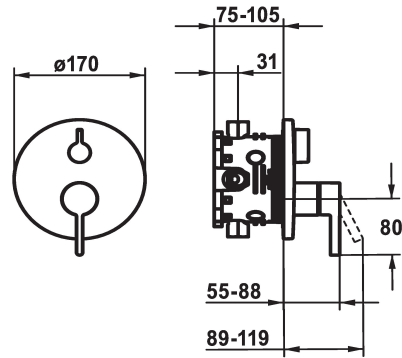

## KWC BEVO Trim kit - Lever mixer - Tub

Modell-Linie: BEVO | 20.424.500.177  
Showers | Exposed bath mixer

KWC-No.
<b>124634</b> chromeline, Trim kit
<b>124636</b> chromeline, Trim kit, with vacuum breaker
<b>125027</b> matt black, Trim kit
<b>125028</b> matt black, Trim kit, with vacuum breaker
<b>125054</b> brushed steel, Trim kit
<b>125055</b> brushed steel, Trim kit, with vacuum breaker

\* Trim kit with function unit  
\* Outflow top and below  
\* Turning handle for diverter  
\* KWC cartridge M 35 H  
- with ceramic discs  
- flow rate and temperature continuously variable  
\* Scope of delivery:

- Function unit, lever, cap, sleeve, cover plate, holder for escutcheon, diverter  
- Fastening of the cover plate without screws  
\* To be ordered separately:  
- Unit for concealed installation KWC BLUEBOX®  
½", without shut-off valve, 39.999.900.931  
¾" (½"), with shut-off valve, 39.999.910.931

Technical Data
Flow rate
Diameter
Handling
Color code
Installation_type
Faucet_typ
G_Acoustic group
Concealed_unit
Energy Label
material

19 l/min (3 bar)
D170
front lever
brushed steel
Wall mounted
Lever mixer
I
Trim kit
C
Brass