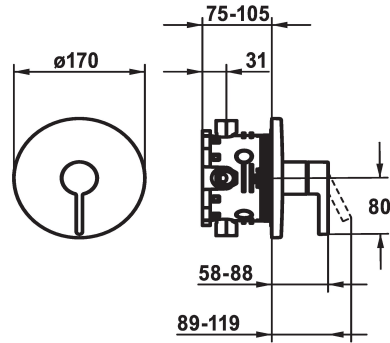

## KWC BEVO Trim kit - Lever mixer - Shower

Modell-Linie: BEVO | 21.424.500.177  
Duschar | Hydraulické sprchy

### KWC-No.

**124632**  
chromeline, Trim kit

**125025**  
matt black, Trim kit

**125052**  
brushed steel, Trim kit

### ATT-KWC-FARBCODE

chromeline

matt black

brushed steel

- \* Trim kit with function unit
- \* Outflow top or below
- \* KWC cartridge M 35 H
- with ceramic discs
- flow rate and temperature continuously variable
- \* Scope of delivery:

- Function unit, lever, cap, sleeve, cover plate, holder for escutcheon
- Fastening of the cover plate without screws
- \* To be ordered separately:
- Unit for concealed installation KWC BLUEBOX®
- ½", without shut-off valve, 39.999.900.931
- ¾" (½"), with shut-off valve, 39.999.910.931