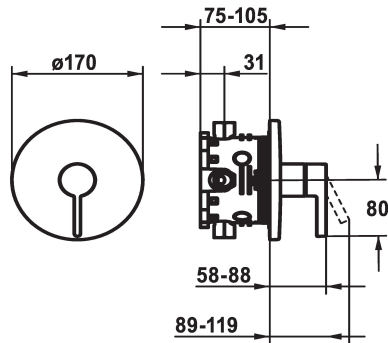

KWC BEVO Trim kit - Lever mixer - Shower

Modell-Linie: BEVO | 21.424.500.177
Duschar | Hydraulické sprchy

KWC-No.

124632
chromeline, Trim kit

125025
matt black, Trim kit

125052
brushed steel, Trim kit

ATT-KWC-FARBCODE

chromeline

matt black

brushed steel

- * Trim kit with function unit
- * Outflow top or below
- * KWC cartridge M 35 H
- with ceramic discs
- flow rate and temperature continuously variable
- * Scope of delivery:

- Function unit, lever, cap, sleeve, cover plate, holder for escutcheon
- Fastening of the cover plate without screws
- * To be ordered separately:
- Unit for concealed installation KWC BLUEBOX®
- ½", without shut-off valve, 39.999.900.931
- ¾" (½"), with shut-off valve, 39.999.910.931

ATT-KWC-UNTERPUTZ

EnergyLabelCH

Material

19 l/min (3 bar)

D170

frontbedient

brushed steel

Väggmontering