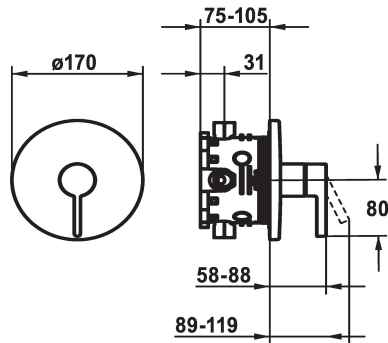

## KWC BEVO

Trim kit - Lever mixer - Shower

Modell-Linie: BEVO | 21.424.500.177

Armatura natryskowa | Armatura z zaworami obsługiwanymi ręcznie

### KWC-No.

**124632**  
chromeline, Trim kit

**125025**  
matt black, Trim kit

**125052**  
brushed steel, Trim kit

### ATT-KWC-FARBCODE

chromeline

matt black

brushed steel

- \* Trim kit with function unit
- \* Outflow top or below
- \* KWC cartridge M 35 H
- with ceramic discs
- flow rate and temperature continuously variable
- \* Scope of delivery:

- Function unit, lever, cap, sleeve, cover plate, holder for escutcheon
- Fastening of the cover plate without screws
- \* To be ordered separately:
- Unit for concealed installation KWC BLUEBOX®
- ½", without shut-off valve, 39.999.900.931
- ¾" (½"), with shut-off valve, 39.999.910.931