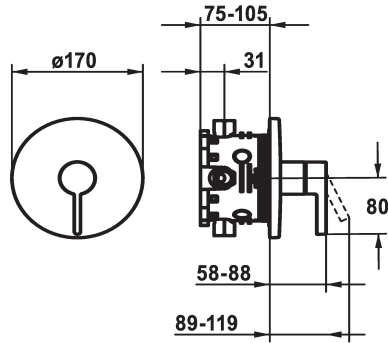

KWC BEVO Trim kit - Lever mixer - Shower

Modell-Linie: BEVO | 21.424.500.177
Suihkut ja suihkupaneelit | Manuaali suihkut

KWC-No.

124632
chromeline, Trim kit

125025
matt black, Trim kit

125052
brushed steel, Trim kit

Värikoodi

chromeline

matt black

brushed steel

* Trim kit with function unit
* Outflow top or below
* KWC cartridge M 35 H
- with ceramic discs
- flow rate and temperature continuously variable
* Scope of delivery:

- Function unit, lever, cap, sleeve, cover plate, holder for escutcheon
- Fastening of the cover plate without screws
* To be ordered separately:
- Unit for concealed installation KWC BLUEBOX®
½", without shut-off valve, 39.999.900.931
¾" (½"), with shut-off valve, 39.999.910.931

ATT-KWC-UNTERPUTZ

EnergyLabelCH

Materiaali

IviCode

19 l/min (3 bar)

D170

frontbedient

brushed steel