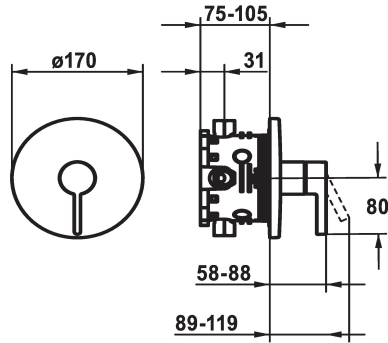

## KWC BEVO Trim kit - Lever mixer - Shower

Modell-Linie: BEVO | 21.424.500.177  
Suihkut ja suihkupaneelit | Manuaali suihkut

### KWC-No.

**124632**  
chromeline, Trim kit

**125025**  
matt black, Trim kit

**125052**  
brushed steel, Trim kit

### ATT-KWC-FARBCODE

chromeline

matt black

brushed steel

\* Trim kit with function unit  
\* Outflow top or below  
\* KWC cartridge M 35 H  
- with ceramic discs  
- flow rate and temperature continuously variable  
\* Scope of delivery:

- Function unit, lever, cap, sleeve, cover plate, holder for escutcheon  
- Fastening of the cover plate without screws  
\* To be ordered separately:  
- Unit for concealed installation KWC BLUEBOX®  
½", without shut-off valve, 39.999.900.931  
¾" (½"), with shut-off valve, 39.999.910.931