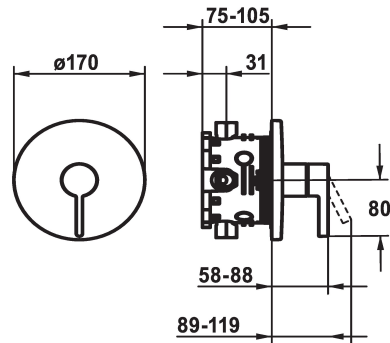

KWC BEVO Trim kit - Lever mixer - Shower

Modell-Linie: BEVO | 21.424.500.177
Showers | Manual shower

KWC-No.

124632
chromeline, Trim kit

125025
matt black, Trim kit

125052
brushed steel, Trim kit

Color code

chromeline

matt black

brushed steel

- * Trim kit with function unit
- * Outflow top or below
- * KWC cartridge M 35 H
- with ceramic discs
- flow rate and temperature continuously variable
- * Scope of delivery:

- Function unit, lever, cap, sleeve, cover plate, holder for escutcheon
- Fastening of the cover plate without screws
- * To be ordered separately:
- Unit for concealed installation KWC BLUEBOX®
- ½", without shut-off valve, 39.999.900.931
- ¾" (½"), with shut-off valve, 39.999.910.931

Technical Data

Flow rate
Diameter
Handling
Color code
Installation type
Faucet_typ
Acoustic group
Concealed unit
Energy label
material

19 l/min (3 bar)
D170
front lever
brushed steel
Wall mounted
Lever mixer
I
Trim kit
C
Brass