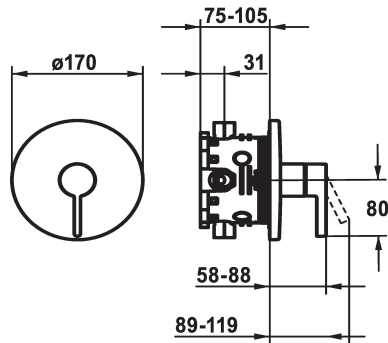

KWC BEVO Trim kit - Lever mixer - Shower

Modell-Linie: BEVO | 21.424.500.177
Showers | Manual shower

KWC-No.

124632
chromeline, Trim kit

125025
matt black, Trim kit

125052
brushed steel, Trim kit

Color code

chromeline

matt black

brushed steel

- * Trim kit with function unit
- * Outflow top or below
- * KWC cartridge M 35 H
- with ceramic discs
- flow rate and temperature continuously variable
- * Scope of delivery:

- Function unit, lever, cap, sleeve, cover plate, holder for escutcheon
- Fastening of the cover plate without screws
- * To be ordered separately:
- Unit for concealed installation KWC BLUEBOX®
- ½", without shut-off valve, 39.999.900.931
- ¾" (½"), with shut-off valve, 39.999.910.931

Technical Data

Flow rate
Diameter
Handling
Color code
Installation type
Faucet_typ
Acoustic group
Concealed unit
Energy label
material

19 l/min (3 bar)
D170
front lever
brushed steel
Wall mounted
Lever mixer
I
Trim kit
C
Brass