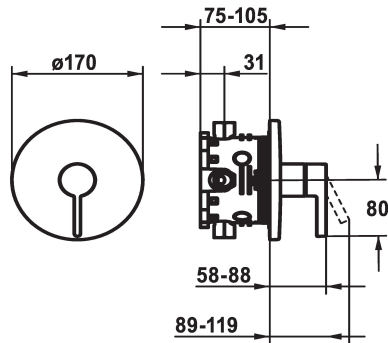

KWC BEVO Trim kit - Lever mixer - Shower

Modell-Linie: BEVO | 21.424.500.177
Showers | Manual shower

KWC-No.

124632
chromeline, Trim kit

125025
matt black, Trim kit

125052
brushed steel, Trim kit

Color code

chrome

matt black

brushed steel

- * Trim kit with function unit
- * Outflow top or below
- * KWC cartridge M 35 H
- with ceramic discs
- flow rate and temperature continuously variable
- * Scope of delivery:

- Function unit, lever, cap, sleeve, cover plate, holder for escutcheon
- Fastening of the cover plate without screws
- * To be ordered separately:
- Unit for concealed installation KWC BLUEBOX®
- ½", without shut-off valve, 39.999.900.931
- ¾" (½"), with shut-off valve, 39.999.910.931

Technical Data

Flow rate
Diameter
Handling
Color code
Installation_type
Faucet_typ
G_Acoustic group
Concealed_unit
Energy Label
material

19 l/min (3 bar)
D170
front lever
brushed steel
Wall mounted
Lever mixer
I
Trim kit
C
Brass