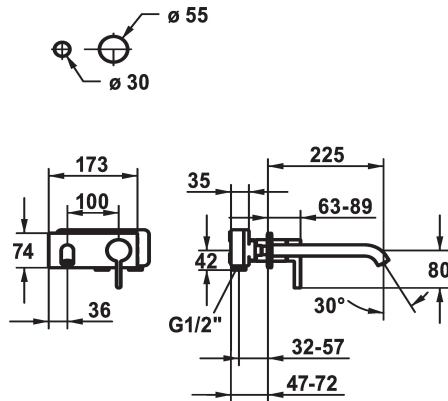

## KWC BEVO Trim kit - Lever mixer - Basin

Modell-Linie: BEVO | 11.422.034.177  
Kranar | Hydraulické armatúry

KWC-No.
<b>124619</b> chromeline, A 175, Trim kit
<b>124620</b> chromeline, A 225, Trim kit
<b>125022</b> matt black, A 175, Trim kit
<b>125023</b> matt black, A 225, Trim kit
<b>125049</b> brushed steel, A 175, Trim kit
<b>125050</b> brushed steel, A 225, Trim kit

ATT-KWC-FARBCODE	Projection_A
chromeline	A175
chromeline	A225
brushed steel	A175
brushed steel	A225

- \* Trim kit Lever mixer
- \* EcoProtect - water-saving device
- \* Fixed spout
- Neoperl® Caché® CS, Coin Slot
- \* OptimalSpace - ample space for washing or working
- \* KWC cartridge M 35 H

- with ceramic discs
- flow rate and temperature continuously variable
- \* To be ordered separately:
- Unit for concealed installation ½" 39.001.401.931
- \* To be ordered separately (optional or if necessary):
- Extension set 20 mm Z.536.333

### Technical Data

A_Spout_Spray
ATT-KWC-AUSLAUF
Diameter
Handling
ATT-KWC-FARBCODE
Installation_type
Faucet_typ
G_Acoustic_group
ATT-KWC-UNTERPUTZ
Projection_A
EnergyLabelCH
Material

5 l/min (3 bar)
fest
173x74
frontbedient
brushed steel
Väggmontering
Hebelmischer
I
FM-Set
A225
A
Mässing