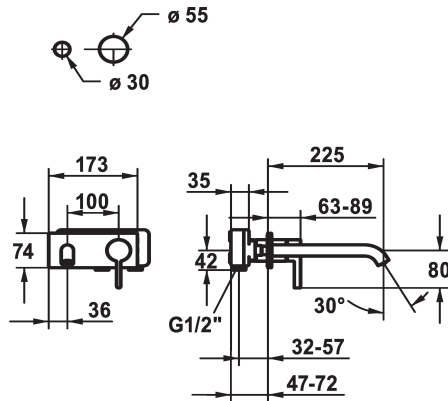

KWC BEVO

Trim kit - Lever mixer - Basin

Modell-Linie: BEVO | 11.422.034.177

Armatura umywalkowa | Armatura jednouchwytywa

KWC-No.

124619
chromeline, A 175, Trim kit

124620
chromeline, A 225, Trim kit

125022
matt black, A 175, Trim kit

Projection_A

A175

A225

A175

A225

- * Trim kit Lever mixer
- * EcoProtect - water-saving device
- * Fixed spout
- Neoperl® Caché® CS, Coin Slot
- * OptimalSpace - ample space for washing or working
- * KWC cartridge M 35 H

- with ceramic discs
- flow rate and temperature continuously variable
- * To be ordered separately:
- Unit for concealed installation ½" 39.001.401.931
- * To be ordered separately (optional or if necessary):
- Extension set 20 mm Z.536.333

G_Acoustic_group

ATT-KWC-UNTERPUTZ

Projection_A

EnergyLabelCH

Materiał

5 l/min (3 bar)

fest

173x74