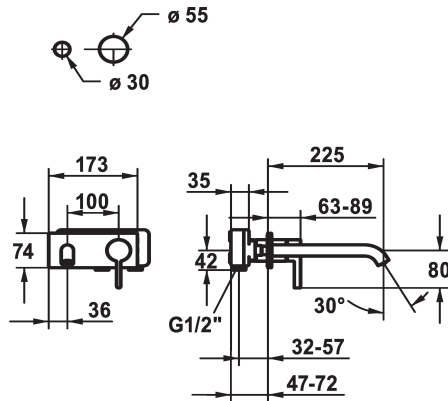

KWC BEVO

Trim kit - Lever mixer - Basin

Modell-Linie: BEVO | 11.422.034.177

Hanat | Käsi käyttöiset hanat

KWC-No.

124619
chromeline, A 175, Trim kit

124620
chromeline, A 225, Trim kit

125022
matt black, A 175, Trim kit

Projection_A

A175

A225

A175

A225

- * Trim kit Lever mixer
- * EcoProtect - water-saving device
- * Fixed spout
- Neoperl® Caché® CS, Coin Slot
- * OptimalSpace - ample space for washing or working
- * KWC cartridge M 35 H

- with ceramic discs
- flow rate and temperature continuously variable
- * To be ordered separately:
- Unit for concealed installation ½" 39.001.401.931
- * To be ordered separately (optional or if necessary):
- Extension set 20 mm Z.536.333

Tekniset tiedot

A_Spout_Spray

Spout

Halkaisija

Handling

Värikoodi

Installation_type

Faucet_typ