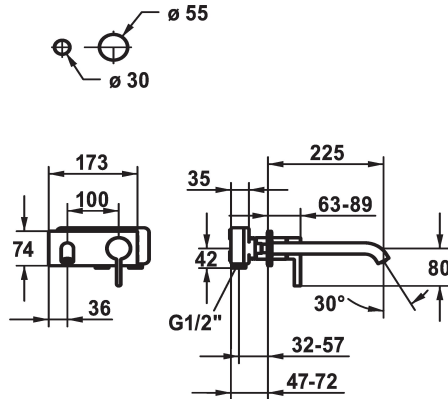

KWC BEVO Trim kit - Lever mixer - Basin

Modell-Linie: BEVO | 11.422.034.177
Taps | Manual taps

KWC-No.
124619 chromeline, A 175, Trim kit
124620 chromeline, A 225, Trim kit
125022 matt black, A 175, Trim kit
125023 matt black, A 225, Trim kit
125049 brushed steel, A 175, Trim kit
125050 brushed steel, A 225, Trim kit

Color code	Projection A
chromeline	A 175
chromeline	A 225
brushed steel	A 175
brushed steel	A 225

- * Trim kit Lever mixer
- * EcoProtect - water-saving device
- * Fixed spout
- Neoperl® Caché® CS, Coin Slot
- * OptimalSpace - ample space for washing or working
- * KWC cartridge M 35 H

- with ceramic discs
- flow rate and temperature continuously variable
- * To be ordered separately:
- Unit for concealed installation ½" 39.001.401.931
- * To be ordered separately (optional or if necessary):
- Extension set 20 mm Z.536.333

Technical Data
Flow rate
Spout
Diameter
Handling
Color code
Installation type
Faucet_typ
Acoustic group
Concealed unit
Projection A
Energy label
material

5 l/min (3 bar)
fixed
173 x 74
front lever
brushed steel
Wall mounted
Lever mixer
I
Trim kit
A 225
A
Brass