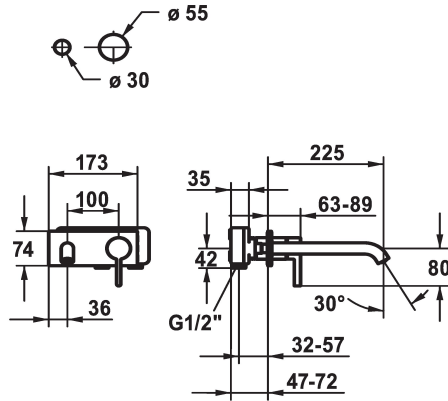

KWC BEVO Trim kit - Lever mixer - Basin

Modell-Linie: BEVO | 11.422.034.177
Taps | Manual taps

KWC-No.
124619 chromeline, A 175, Trim kit
124620 chromeline, A 225, Trim kit
125022 matt black, A 175, Trim kit
125023 matt black, A 225, Trim kit
125049 brushed steel, A 175, Trim kit
125050 brushed steel, A 225, Trim kit

Color code	Projection A
chromeline	A 175
chromeline	A 225
brushed steel	A 175
brushed steel	A 225

- * Trim kit Lever mixer
- * EcoProtect - water-saving device
- * Fixed spout
- Neoperl® Caché® CS, Coin Slot
- * OptimalSpace - ample space for washing or working
- * KWC cartridge M 35 H

- with ceramic discs
- flow rate and temperature continuously variable
- * To be ordered separately:
- Unit for concealed installation ½" 39.001.401.931
- * To be ordered separately (optional or if necessary):
- Extension set 20 mm Z.536.333

Technical Data
Flow rate
Spout
Diameter
Handling
Color code
Installation type
Faucet_typ
Acoustic group
Concealed unit
Projection A
Energy label
material

5 l/min (3 bar)
fixed
173 x 74
front lever
brushed steel
Wall mounted
Lever mixer
I
Trim kit
A 225
A
Brass