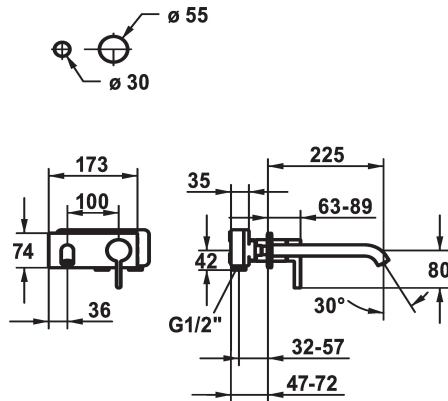

KWC BEVO Trim kit - Lever mixer - Basin

Modell-Linie: BEVO | 11.422.034.177
Taps | Manual taps

KWC-No.
124619 chromeline, A 175, Trim kit
124620 chromeline, A 225, Trim kit
125022 matt black, A 175, Trim kit
125023 matt black, A 225, Trim kit
125049 brushed steel, A 175, Trim kit
125050 brushed steel, A 225, Trim kit

Color code	Projection_A
chrome	A 175
chrome	A 225
brushed steel	A 175
brushed steel	A 225

- * Trim kit Lever mixer
- * EcoProtect - water-saving device
- * Fixed spout
- Neoperl® Caché® CS, Coin Slot
- * OptimalSpace - ample space for washing or working
- * KWC cartridge M 35 H

- with ceramic discs
- flow rate and temperature continuously variable
- * To be ordered separately:
- Unit for concealed installation ½" 39.001.401.931
- * To be ordered separately (optional or if necessary):
- Extension set 20 mm Z.536.333

Technical Data
Flow rate
Spout
Diameter
Handling
Color code
Installation_type
Faucet_typ
G_Acoustic_group
Concealed_unit
Projection_A
Energy Label
material

5 l/min (3 bar)
fixed
173 x 74
front lever
brushed steel
Wall mounted
Lever mixer
I
Trim kit
A 225
A
Brass