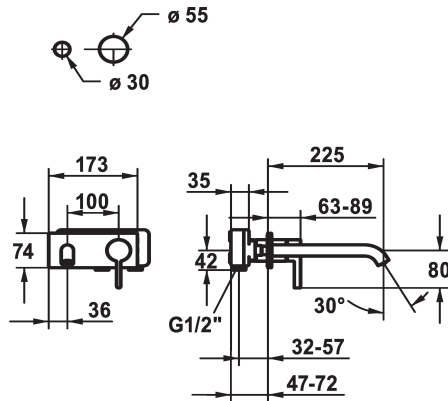

KWC BEVO

Trim kit - Lever mixer - Basin

Modell-Linie: BEVO | 11.422.034.177

Umyvadlové armatury | Hydraulické armatury

KWC-No.
124619 chromeline, A 175, Trim kit
124620 chromeline, A 225, Trim kit
125022 matt black, A 175, Trim kit
125023 matt black, A 225, Trim kit
125049 brushed steel, A 175, Trim kit
125050 brushed steel, A 225, Trim kit

ATT-KWC-FARBCODE	Projection_A
chromeline	A175
chromeline	A225
brushed steel	A175
brushed steel	A225

- * Trim kit Lever mixer
- * EcoProtect - water-saving device
- * Fixed spout
- Neoperl® Caché® CS, Coin Slot
- * OptimalSpace - ample space for washing or working
- * KWC cartridge M 35 H

- with ceramic discs
- flow rate and temperature continuously variable
- * To be ordered separately:
- Unit for concealed installation ½" 39.001.401.931
- * To be ordered separately (optional or if necessary):
- Extension set 20 mm Z.536.333

Technické údaje

A_Spout_Spray
ATT-KWC-AUSLAUF
ATT-KWC-DURCHMESSER
Handling
ATT-KWC-FARBCODE
Installation_type
Faucet_typ
G_Acoustic_group
ATT-KWC-UNTERPUTZ
Projection_A
EnergyLabelCH
Material

5 l/min (3 bar)
fixovaná
173x74
frontbedient
brushed steel
montáž na stěnu
Hebelmischer
I
FM-Set
A225
A
mosaz