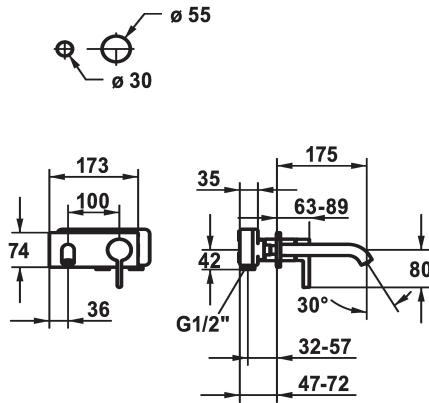

KWC BEVO Trim kit - Lever mixer - Basin

Modell-Linie: BEVO | 11.422.033.177
Kranar | Hydraulické armatúry

KWC-No.
124619 chromeline, A 175, Trim kit
124620 chromeline, A 225, Trim kit
125022 matt black, A 175, Trim kit
125023 matt black, A 225, Trim kit
125049 brushed steel, A 175, Trim kit
125050 brushed steel, A 225, Trim kit

ATT-KWC-FARBCODE	Projection_A
chromeline	A175
chromeline	A225
brushed steel	A175
brushed steel	A225

- * Trim kit Lever mixer
- * EcoProtect - water-saving device
- * Fixed spout
- Neoperl® Caché® CS, Coin Slot
- * OptimalSpace - ample space for washing or working
- * KWC cartridge M 35 H

- with ceramic discs
- flow rate and temperature continuously variable
- * To be ordered separately:
- Unit for concealed installation ½" 39.001.401.931
- * To be ordered separately (optional or if necessary):
- Extension set 20 mm Z.536.333

Technical Data

A_Spout_Spray
ATT-KWC-AUSLAUF
Diameter
Handling
ATT-KWC-FARBCODE
Installation_type
Faucet_typ
G_Acoustic_group
ATT-KWC-UNTERPUTZ
Projection_A
EnergyLabelCH
Material

5 l/min (3 bar)
fest
173x74
frontbedient
brushed steel
Väggmontering
Hebelmischer
I
FM-Set
A175
A
Mässing