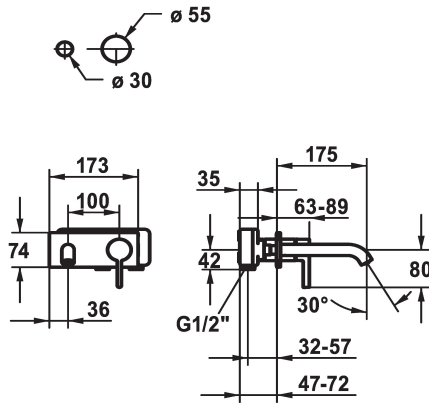

KWC BEVO

Trim kit - Lever mixer - Basin

Modell-Linie: BEVO | 11.422.033.177

Armatura umywalkowa | Armatura jednouchwytywa

KWC-No.

124619
chromeline, A 175, Trim kit

124620
chromeline, A 225, Trim kit

125022
matt black, A 175, Trim kit

Projection_A

A175

A225

A175

A225

- * Trim kit Lever mixer
- * EcoProtect - water-saving device
- * Fixed spout
- Neoperl® Caché® CS, Coin Slot
- * OptimalSpace - ample space for washing or working
- * KWC cartridge M 35 H

- with ceramic discs
- flow rate and temperature continuously variable
- * To be ordered separately:
- Unit for concealed installation ½" 39.001.401.931
- * To be ordered separately (optional or if necessary):
- Extension set 20 mm Z.536.333

G_Acoustic_group

ATT-KWC-UNTERPUTZ

Projection_A

EnergyLabelCH

Materiał

5 l/min (3 bar)

fest

173x74