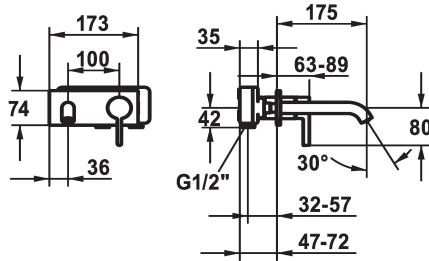

KWC BEVO

Trim kit - Lever mixer - Basin

Modell-Linie: BEVO | 11.422.033.177

Hanat | Käsi käyttöiset hanat

KWC-No.

124619
chromeline, A 175, Trim kit

124620
chromeline, A 225, Trim kit

125022
matt black, A 175, Trim kit

- with ceramic discs
- flow rate and temperature continuously variable
- * To be ordered separately:
- Unit for concealed installation ½" 39.001.401.931
- * To be ordered separately (optional or if necessary):
- Extension set 20 mm Z.536.333