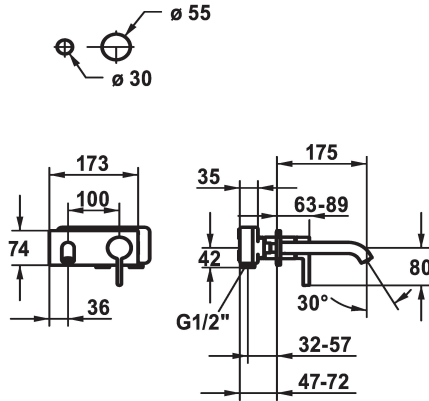

## KWC BEVO Trim kit - Lever mixer - Basin

Modell-Linie: BEVO | 11.422.033.177  
Taps | Manual taps

KWC-No.
<b>124619</b> chromeline, A 175, Trim kit
<b>124620</b> chromeline, A 225, Trim kit
<b>125022</b> matt black, A 175, Trim kit
<b>125023</b> matt black, A 225, Trim kit
<b>125049</b> brushed steel, A 175, Trim kit
<b>125050</b> brushed steel, A 225, Trim kit

Color code	Projection A
chromeline	A 175
chromeline	A 225
brushed steel	A 175
brushed steel	A 225

- \* Trim kit Lever mixer
- \* EcoProtect - water-saving device
- \* Fixed spout
- Neoperl® Caché® CS, Coin Slot
- \* OptimalSpace - ample space for washing or working
- \* KWC cartridge M 35 H

- with ceramic discs
- flow rate and temperature continuously variable
- \* To be ordered separately:
- Unit for concealed installation ½" 39.001.401.931
- \* To be ordered separately (optional or if necessary):
- Extension set 20 mm Z.536.333

Technical Data
Flow rate
Spout
Diameter
Handling
Color code
Installation type
Faucet_typ
Acoustic group
Concealed unit
Projection A
Energy label
material

5 l/min (3 bar)
fixed
173 x 74
front lever
brushed steel
Wall mounted
Lever mixer
I
Trim kit
A 175
A
Brass