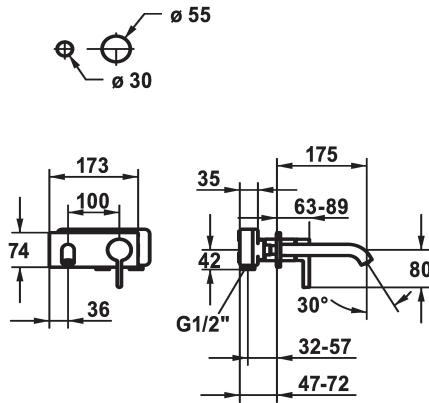

KWC BEVO Trim kit - Lever mixer - Basin

Modell-Linie: BEVO | 11.422.033.177
Taps | Manual taps

KWC-No.
124619 chromeline, A 175, Trim kit
124620 chromeline, A 225, Trim kit
125022 matt black, A 175, Trim kit
125023 matt black, A 225, Trim kit
125049 brushed steel, A 175, Trim kit
125050 brushed steel, A 225, Trim kit

Color code	Projection_A
chrome	A 175
chrome	A 225
brushed steel	A 175
brushed steel	A 225

- * Trim kit Lever mixer
- * EcoProtect - water-saving device
- * Fixed spout
- Neoperl® Caché® CS, Coin Slot
- * OptimalSpace - ample space for washing or working
- * KWC cartridge M 35 H

- with ceramic discs
- flow rate and temperature continuously variable
- * To be ordered separately:
- Unit for concealed installation ½" 39.001.401.931
- * To be ordered separately (optional or if necessary):
- Extension set 20 mm Z.536.333

Technical Data
Flow rate
Spout
Diameter
Handling
Color code
Installation_type
Faucet_typ
G_Acoustic_group
Concealed_unit
Projection_A
Energy Label
material

5 l/min (3 bar)
fixed
173 x 74
front lever
brushed steel
Wall mounted
Lever mixer
I
Trim kit
A 175
A
Brass