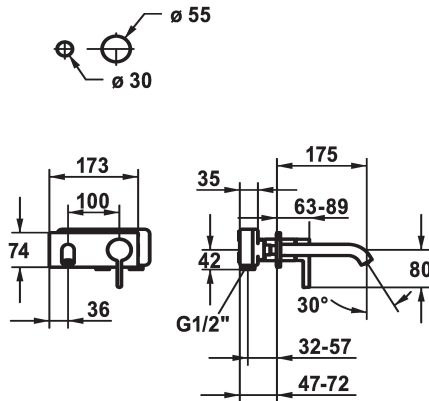

## KWC BEVO

Trim kit - Lever mixer - Basin

Modell-Linie: BEVO | 11.422.033.177

Umyvadlové armatury | Hydraulické armatury

### KWC-No.

**124619**  
chromeline, A 175, Trim kit

**124620**  
chromeline, A 225, Trim kit

**125022**  
matt black, A 175, Trim kit

**125023**  
matt black, A 225, Trim kit

**125049**  
brushed steel, A 175, Trim kit

- with ceramic discs
- flow rate and temperature continuously variable
- \* To be ordered separately:
- Unit for concealed installation ½" 39.001.401.931
- \* To be ordered separately (optional or if necessary):
- Extension set 20 mm Z.536.333

G\_Acoustic\_group

ATT-KWC-UNTERPUTZ

Projection\_A

EnergyLabelCH

Material

5 l/min (3 bar)

fixovaná

173x74