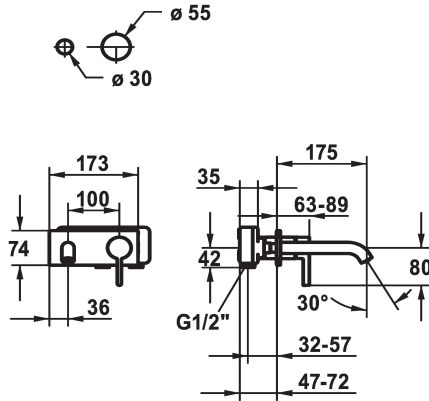

KWC BEVO Trim kit - Lever mixer - Basin

Modell-Linie: BEVO | 11.422.033.177
Taps | Manual taps

KWC-No.
124619 chromeline, A 175, Trim kit
124620 chromeline, A 225, Trim kit
125022 matt black, A 175, Trim kit
125023 matt black, A 225, Trim kit
125049 brushed steel, A 175, Trim kit
125050 brushed steel, A 225, Trim kit

Color code	Projection_A
chrome	A 175
chrome	A 225
brushed steel	A 175
brushed steel	A 225

- * Trim kit Lever mixer
- * EcoProtect - water-saving device
- * Fixed spout
- Neoperl® Caché® CS, Coin Slot
- * OptimalSpace - ample space for washing or working
- * KWC cartridge M 35 H

- with ceramic discs
- flow rate and temperature continuously variable
- * To be ordered separately:
- Unit for concealed installation ½" 39.001.401.931
- * To be ordered separately (optional or if necessary):
- Extension set 20 mm Z.536.333

Technical Data
Flow rate
Spout
Diameter
Handling
Color code
Installation_type
Faucet_typ
G_Acoustic_group
Concealed_unit
Projection_A
Energy Label
material

5 l/min (3 bar)
fixed
173 x 74
front lever
brushed steel
Wall mounted
Lever mixer
I
Trim kit
A 175
A
Brass