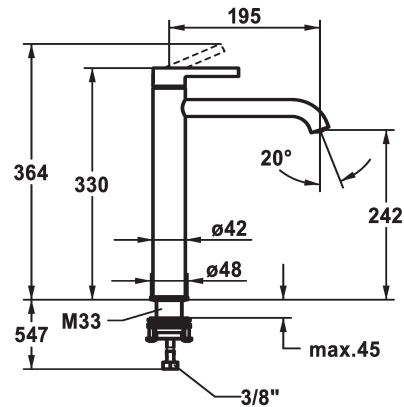

KWC BEVO Lever mixer - Basin

Modell-Linie: BEVO | 12.421.093.177FL
Armatura umywalkowa | Armatura jednouchwytywa

KWC-No.

124616
chromeline, A 195, flexible connection hoses, without pop-up valve

125021
matt black, A 195, flexible connection hoses, without pop-up valve

125048
brushed steel, A 195, flexible connection hoses, without pop-up valve

- * Lever mixer
- * For top-mounted basins
- * EcoProtect - water-saving device
- * Fixed spout
- Neoperl® Caché® CS, Coin Slot
- * OptimalSpace - ample space for washing or working
- * KWC cartridge M 35 OP

ATT-KWC-FARBCODE

chromeline

matt black

brushed steel

- with ceramic discs
- flow rate and temperature continuously variable
- temperature limitation
- * Flexible connection hoses 3/8"
- * QuickInstallation - Fastening via threaded connection with locking screws
- * Mounting hole size ø35 mm

Dimension Height

G_Acoustic group

Projection_A

EnergyLabelCH

ATT-KWC-MASS-WASSERAUSTRITT

Materiał

5 l/min (3 bar)

ohne_Ablaufgarnitur