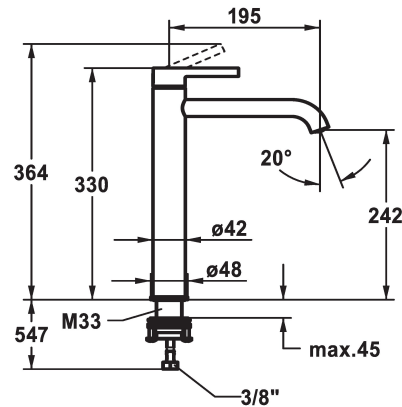

KWC BEVO Lever mixer - Basin

Modell-Linie: BEVO | 12.421.093.177FL
Armatura umywalkowa | Armatura jednouchwytywa

KWC-No.

124616
chromeline, A 195, flexible connection hoses, without pop-up valve

125021
matt black, A 195, flexible connection hoses, without pop-up valve

125048
brushed steel, A 195, flexible connection hoses, without pop-up valve

- * Lever mixer
- * For top-mounted basins
- * EcoProtect - water-saving device
- * Fixed spout
- Neoperl® Caché® CS, Coin Slot
- * OptimalSpace - ample space for washing or working
- * KWC cartridge M 35 OP

ATT-KWC-FARBCODE

chromeline

matt black

brushed steel

- with ceramic discs
- flow rate and temperature continuously variable
- temperature limitation
- * Flexible connection hoses 3/8"
- * QuickInstallation - Fastening via threaded connection with locking screws
- * Mounting hole size ø35 mm

Dimension Height

G_Acoustic group

Projection_A

EnergyLabelCH

ATT-KWC-MASS-WASSERAUSTRITT

Materiał

5 l/min (3 bar)

ohne_Ablaufgarnitur